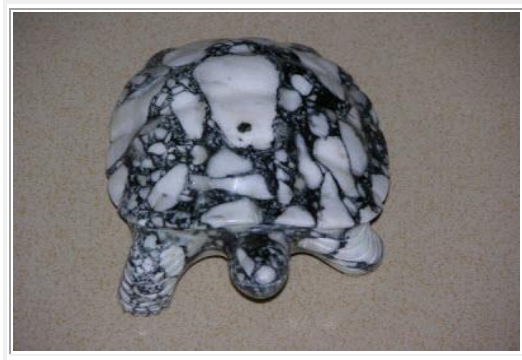

CARVED MINERAL TURTLES

IF YOU WISH TO PLACE AN ORDER WITH US JUST COPY THE DESCRIPTION OF THE ITEM OR ITEMS THAT YOU ARE INTERESTED IN AND PLACE IT IN AN E-MAIL TO info@denisbrand.com PLEASE INCLUDE YOUR NAME OR BUSINESS NAME, SHIPPING ADDRESS, TELEPHONE NUMBER. WE WILL THEN PROCESS YOUR ORDER AND THEN SEND YOU AN E-MAIL INVOICE VIA PAYPAL. AS THE SHELLS, STONES, WOOD ARE A PRODUCT OF NATURE, THERE IS NO GUARANTEE THAT THE COLOR OR PATTERN WILL BE THE SAME AS THE PICTURE.

We supply carved mineral turtles in a wider variety of shapes and sizes than any other supplier. Please contact us for Wholesale and Quantity Pricing. Please call our office with any questions you may have about costs and additional materials.