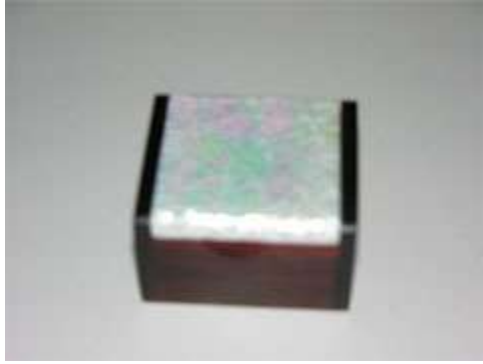

Price: \$80.00

SBX-5 Shell Box, Violet Oyster Cracking **Price:** \$60.00
4" X 2 5/8" X 1 3/8"

SBX-6 Shell Box, Abalone Cracking **Price:** \$12.00
1 7/8" X 1 5/8" X 1 1/8"

SBX-7 Shell Box, Blacklip Cracking **Price:** \$12.00
1 7/8" X 1 5/8" X 1 1/8"

SBX-8 Shell Box, Brownlip Cracking **Price:** \$12.00
1 7/8" X 1 5/8" X 1 1/8"

SBX-9 Shell Box, Nautilus Cracking
1 7/8" X 1 5/8" X 1 1X8"

Price: \$12.00

SBX-9A Shell Box, Nautilus Cracking and
Ammonite
1 7/8" X 1 5/8" X 1 1X8"

Price: \$30.00

SBX-10 Shell Box, Violet Oyster
Cracking
1 7/8" X 1 5/8" X 1 1X8"

Price: \$12.00

SBX-21 Shell Box, White Satin Cracking
1 7/8" X 1 5/8" X 1 1X8"

Price: \$12.00

SBX-11 Shell Box, Abalone Cracking
5 5/8" X 4 1/16" X 1 1/2"