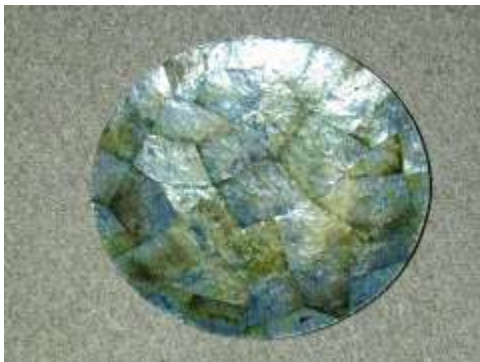

8" Plate, Nautilus Cracking

Price: \$200.00

8" Plate, Abalone Cracking

Price: \$200.00

8" Plate, Blacklip Mother Of Pearl Cracking

Price: \$200.00

8" Plate, Brownlip Mother Of Pearl Cracking

Price: \$200.00

14" Plate, Nautilus Cracking

Price: \$412.00

14" Plate, Troca Shell Blocking

Price: \$412.00

14" Plate, Blacklip Mother of Pearl  
Blocking

Price: \$412.00

**FOR SEA SHELL & GEMSTONE TILES PLEASE VISIT THE LYRIC TILE  
COMPANY AT: <http://www.lyrictile.com>**